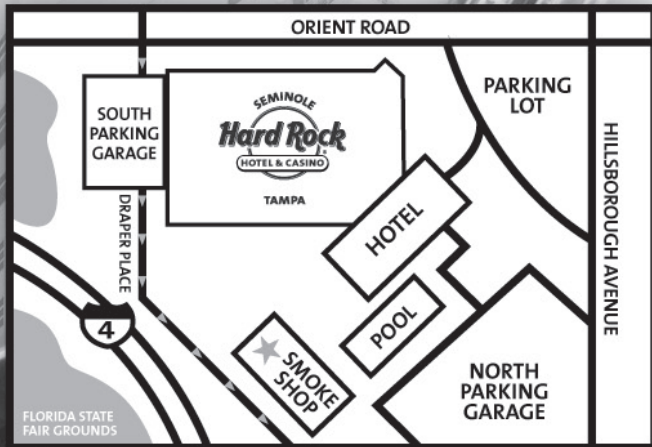

## SEMINOLE SMOKE SHOP

Located in the back parking lot of the Seminole Hard Rock Hotel & Casino

**All Your Favorite Brands. Open 24/7!**

**813.627.7800**

I-4 AT NORTH ORIENT ROAD  
813.627.ROCK (7625) | SEMINOLEHARDROCK.COM