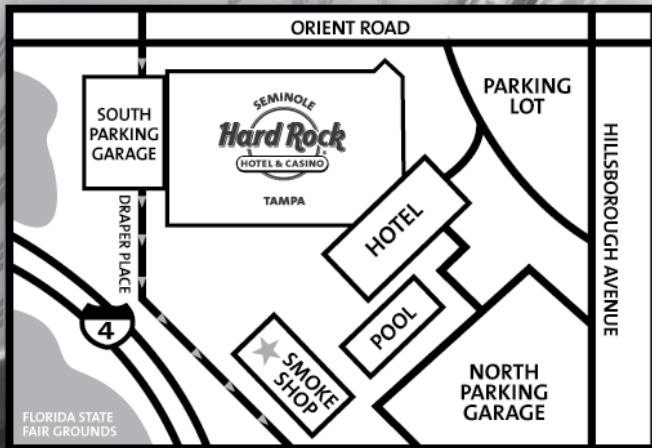

DISCOUNT CIGARETTES

SEMINOLE SMOKE SHOP

Located in the back parking lot of the Seminole Hard Rock Hotel & Casino

All Your Favorite Brands.

Closed Mondays – Thursdays 2AM – 6:30AM.

813.627.7800

I-4 AT NORTH ORIENT ROAD
813.627.ROCK (7625) | SEMINOLEHARDROCKTAMPA.COM